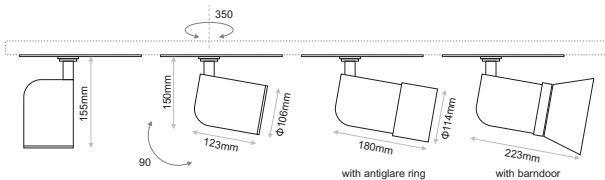

Honeycomb

Antiglare Ring

Barndoor Teatro

Barndoor Standard

Model (LED Power)	CCT*	CR180 LED Source	CR190 LED Source	CR197 LED Source	Beam Angle	Type	Colour	Dimming Option	Accessories		
		80 (80)	90 (90)	97 (97)							
CALLISTO X 31.3W (CALLISTO X31)	2700K (27B)	4510lm	3721lm	3298lm	18° (18)	Adjustable (AD)	White (WH)	Non-Dimmable (ND)	Standard	(0-1)	
	3000K (30B)	4792lm	3890lm	3524lm	31° (31)		Black (BL)	DALI (DL)	Honeycomb	(1-1)	
	4000K (40B)	4933lm	4115lm	-	44° (44)		Phase Cut** (Trailing Edge Dimmer) (PC)			(XX)	
	5700K (57B)	4792lm	-	-	59° (59)		Local Dimming** (LD)				
								EXTRAS			
								No Extras	(0)		
								Antiglare Ring Black	(1)		
								Antiglare Ring White	(2)		
								Barndoor Teatro Black	(3)		
								Barndoor Teatro White	(4)		
								Barndoor Standard Black	(5)		
								Barndoor Standard White	(6)		
CALLISTO X 37.1W (CALLISTO X37)	2700K (27B)	5199lm	4289lm	3802lm							
	3000K (30B)	5524lm	4484lm	4062lm							
	4000K (40B)	5687lm	4744lm	-							
	5700K (57B)	5524lm	-	-							